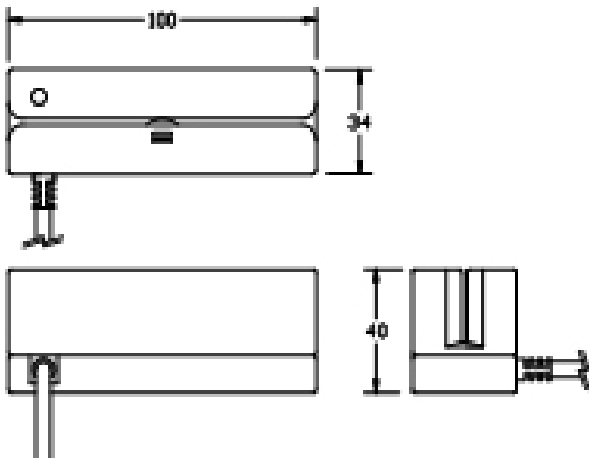

Product Selector

Part Number	Pearl White Housing	Black Housing	Keyboard Emulation	Access Parsing Emulation
ACR75AB	Yes		Yes	
ACR75ABN		Yes	Yes	
ACR76AB	Yes			Yes
ACR76ABN		Yes		Yes

Dimensions

ACR7x Series Readers

Specifications

Performance

Card type : magnetic cards per ISO7810, ISO7811, AAMVA, JIS and custom data

Read capability: magnetic stripe 1, 2 or 3 track of low or high coercivity (300 - 4000 Oe)

Card thickness: 0.78 - 1.2 mm

Swipe speed: 5 to 55 inches/second

Read error rate: <0.5%

Magnetic head life: >500,000 swipe operations

General

Colour: Pearl white or black

Dimension: 100L x 34W x 28H mm

Weight: 120 g

Cable length: 1.75 m

Interfaces

Host interface: USB 1.1

Electrical specifications

Power requirement: +5 VDC (+/-10%)

Current consumption: 35 mA max

Environmental

Operating temperature: -10°C to 55°C

Storage temperature: -30°C to 70°C

Approvals

Safety: UL 1950 /IEC950

RF/EMI: EN 55022 Class B, FCC Part 15, Subpart B, class A, BSMI EMC Class B

Access IS
18 Suttons Business Park
Reading, Berkshire
RG6 1AZ, United Kingdom
Tel: +44 (0) 118 966 3333
Fax: +44 (0) 118 926 7281

Access (North America) inc
PO Box 2569, Peachtree City
Georgia 30269-2569
USA
Tel: +1-770-631-8425
Fax: +1-678-364-8856

Access
Interfacing Solutions

For further information email: sales@access-is.com or visit our website: www.access-is.com

All trademarks acknowledged. Specifications subject to change without prior notice. This literature is for outline information only.