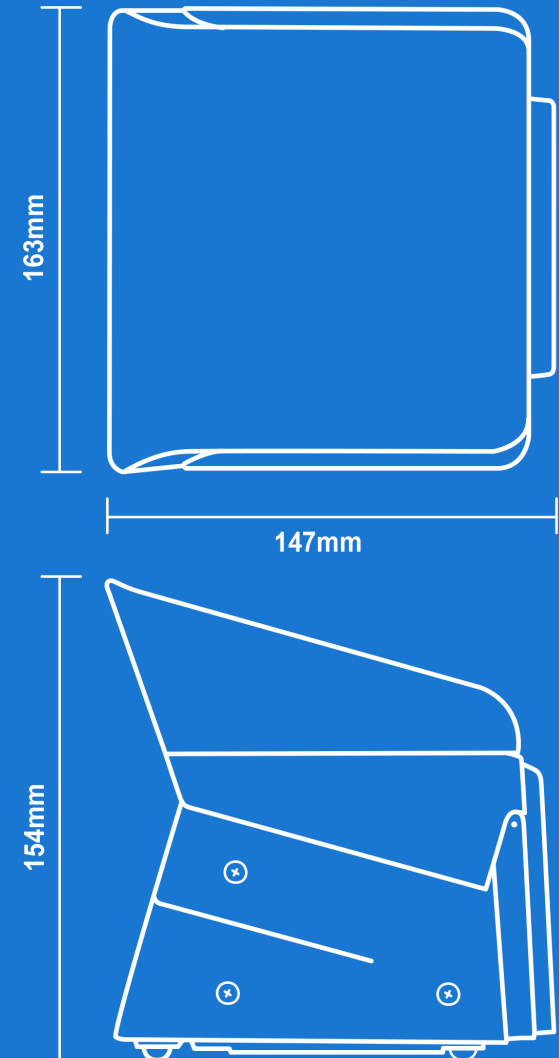

Illumination source: Near IR B900,
UV LED's

Resolution: 400 DPI

Image Capture: (Half-page) JPG,
BMP, TIFF, PNG

Barcode Reading (option)

Linear (1D): EAN / UPC, Code 2 of 5,
Interleaved 2 of 5, IATA 2 of 5, Code
39, Code 128 *

2D: IATA resolution 792, PDF417,
Aztec, DataMatrix and QR codes *

* Full list of supported barcodes
available upon request

Contactless RFID Reading (option)

Interoperability: ICAO DOC 9303,
LDS1.7, ISO18013 (Driving Licence),
PA, AA, BAC, EAC v1.11 (CA, TA), EAC
v2.0x (PACE v2, ICAO SAC, CA v2,
TA v2)

Operating frequency: 13.56 MHz

Supported documents: ISO 14443
type A & B auto-detecting; secure
and high-speed data transmission;
Mifare memory card support (Mifare
ultralight, 1K, 4K cards)

App. interface: PC/SC compliant
device

Communications & Host

Communication: USB 2.0 high speed

Host: Windows 7 and above, Win
32/64 bit; Pentium-4 3GHz and 2GB
RAM min

Mechanical

Size (WxDxH): 163 x 147 x 154mm

Body: Dark Grey ABS

Glass Platen: 4mm Toughened
Conturan - BS EN60068-2-75 & IEC
62262:2002, rated to 6.375J impact

Weight: 850g

Security: Kensington® security slot

Power

Input voltage: +24VDC via DC jack

Cable: Detachable host cable

Environmental

Temperature:

Operating: 0°C to 50°C

Storage: -0°C to 60°C

Humidity: 0 to 95% non-condensing

Approvals

FCC 47CFR Part 15 Subpart B Class
A, EN 55022 Class B, EN 55024, FCC
47CFR Part 15 Subpart C, ETSI EN
302 291, EN 60950-1

Get In Touch

You can get in touch via our website at
access-is.com or by phone and email:

+44 118 966 3333 sales@access-is.com